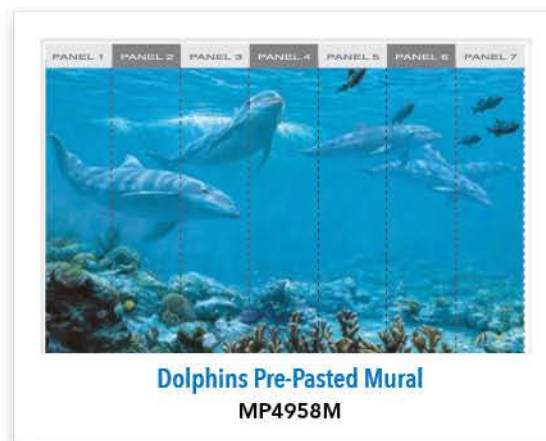

Peel & Stick Flowering Branch with Craft Flowers

Peel & Stick Quote with Die Cut Butterflies

COMING SOON

Ultra-trendy and super fun EMBELLISHMENTS that you just stick onto your walls – with or without wall decals!

Overall Size: 10.5' w x 6'h (320cm x 183cm) 7 panels

Price Code U

**Dolphins Pre-Pasted Mural**  
MP4958M

**Dinosaur Pre-Pasted Mural**  
MP4974M

Overall Size: 10.5' w x 6'h (320cm x 183cm) 7 panels  
Price Code U