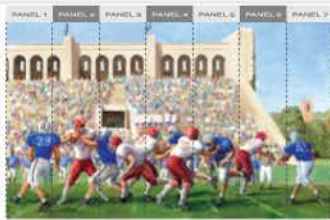

visit our website  
[www.roommatesdecor.com](http://www.roommatesdecor.com)  
 for the latest selection of XL wallpaper murals!

Overall Size: 10.5' w x 6'h (320cm x 183cm) 7 panels  
 Price Code U

**Football Stadium Pre-Pasted Mural**  
MP4978M