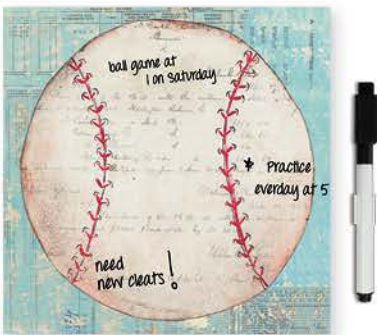

**Deer Canvas** © Art in Motion  
CNV81015Q  
w/ Dry Erase Marker

**Play Ball Baseball Canvas**  
CNV8078SQ  
w/ Dry Erase Marker

**Biege Chevron Arrow Canvas**  
CNV80765Q  
w/ Dry Erase Marker

**Pink Zebra Canvas**  
CNV80845Q  
w/ Dry Erase Marker