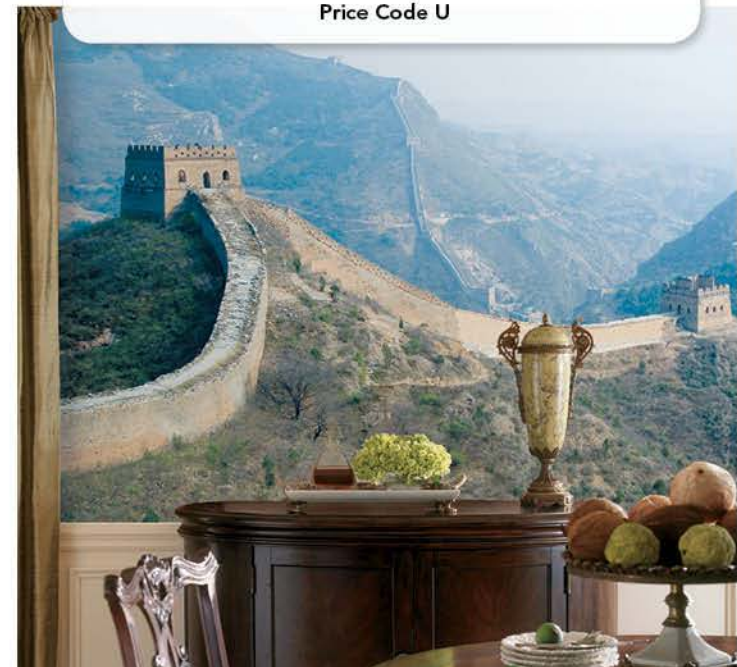

**Streets of London Pre-Pasted Mural**  
MP4998M

**The Great Wall Pre-Pasted Mural**  
MP4880M

Overall Size: 10.5' w x 6'h (320cm x 183cm) 7 panels

Price Code U

visit our website  
[www.roommatesdecor.com](http://www.roommatesdecor.com)  
for the latest selection of XL wallpaper murals!