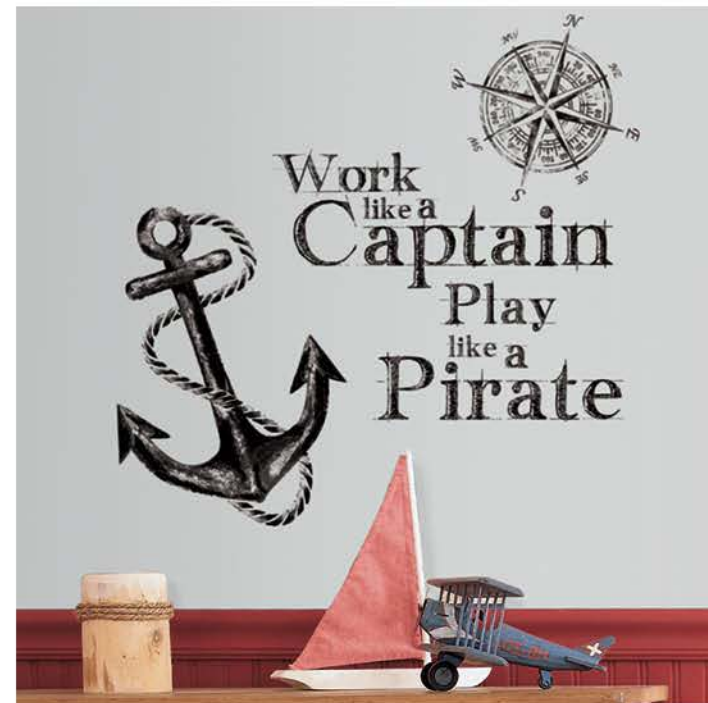

## Work Like a Captain Quote Giant Wall Decals

RMK2320GM

One sheet 18" w x 40" h (45,7cm x 101,6cm)

Price Code F • 10 elements

Decal range:

15" w x 21" h (38,1cm, 53,3cm)

3.12" w x 3.12" h (7,9cm, 7,9cm)