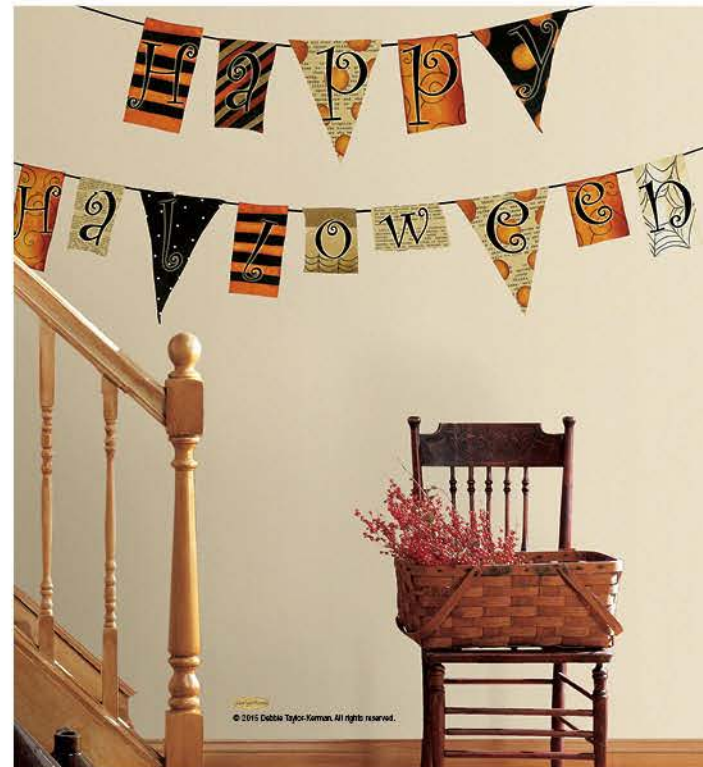

Happy Halloween Pennants Wall Decals

RMK2465SCS
Two sheets 9" w x 40" h (22,9cm x 101,6cm)
Price Code C • 54 elements

Assembled size:
62" w x 27" h (157,5cm x 68,6cm)