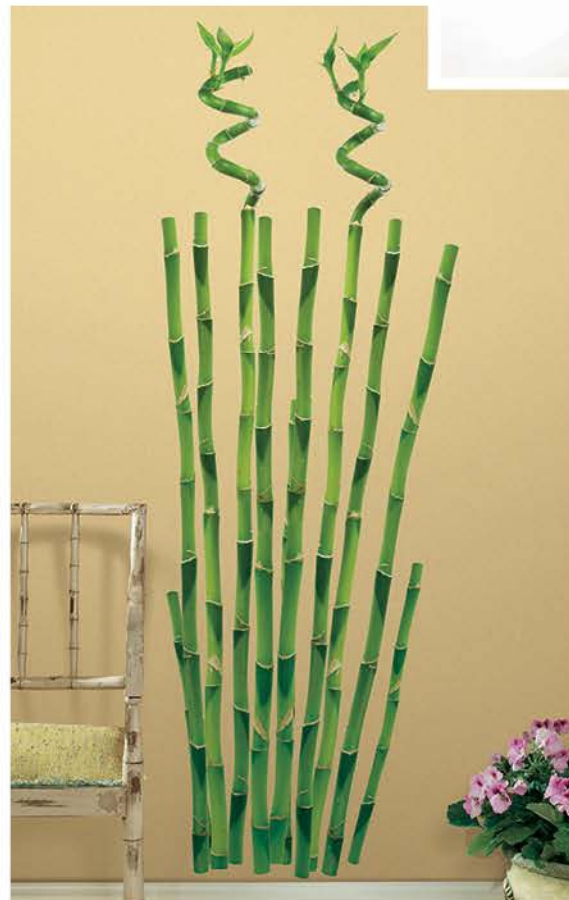

### Bamboo Giant Wall Decals

RMK1166GM

One sheet 18" w x 40" h (45,7cm x 101,6cm)

Price Code G • 22 elements

Decal range:

1" w x 18" h (2,54cm, 45,7cm)

3.5" w x 11" h (8,9cm, 27,9cm)