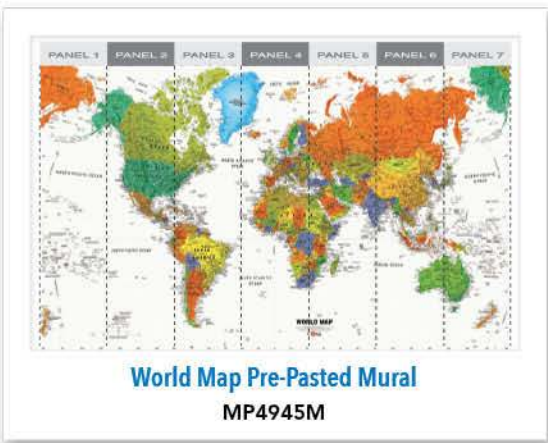

Overall Size: 10.5' w x 6'h (320cm x 183cm) 7 panels
Price Code U