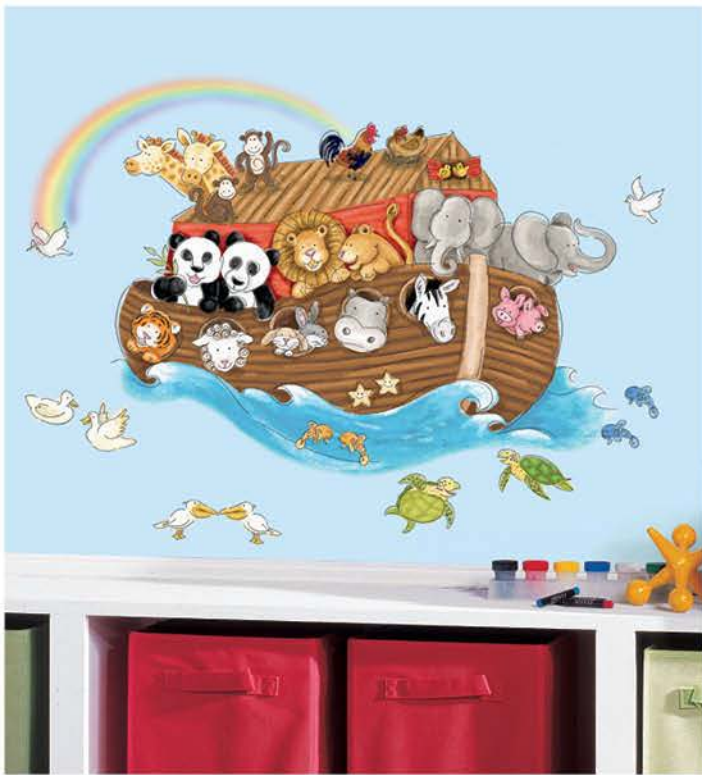

### Cuddle Buddies Wall Decals

RMK1023SCS

Four sheets 10" w x 18" h (25,4cm x 45,7cm)

Price Code C • 23 elements

Decal range:

8.25" w x 6" h (21cm, 15,2cm)

3.5" w x 4.75" h (8,9cm, 12,1cm)

### Sweet Dreams Baby Wall Decals

RMK1781SCS

Four sheets 10" w x 18" h (25,4cm x 45,7cm)

Price Code C • 30 elements

Decal range:

16" w x 4.5" h (40,6cm, 11,4cm)

1.5" w x 1.5" h (3,8cm, 3,8cm)

### Noah's Ark Giant Wall Decal

RMK2036SLM

One sheet 27" w x 40" h (68,6cm x 101,6cm)  
Price Code I • 14 elements

Decal range:  
35" w x 24.3" h (88,9cm, 61,7)  
3" w x 2.2" h (7,6cm, 5,6cm)