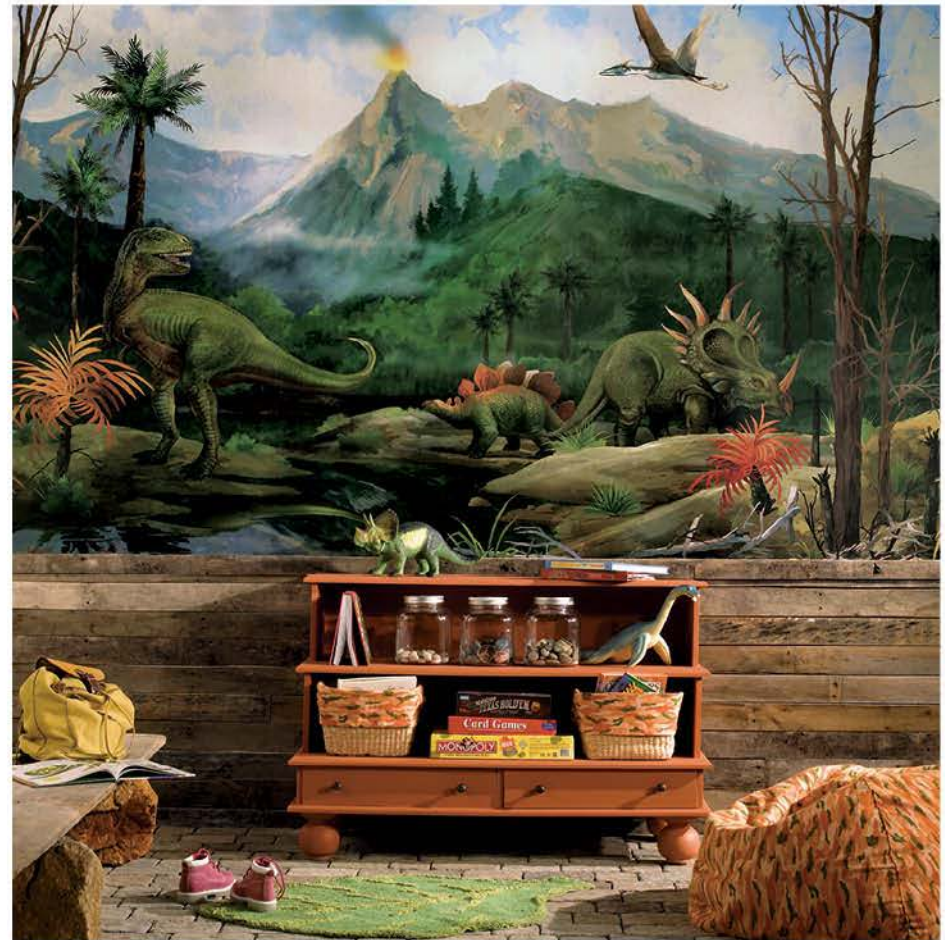

Overall Size: 10.5' w x 6'h (320cm x 183cm) 7 panels

Price Code U

**Dolphins Pre-Pasted Mural**  
MP4958M

**Dinosaur Pre-Pasted Mural**  
MP4974M

Overall Size: 10.5' w x 6'h (320cm x 183cm) 7 panels  
Price Code U