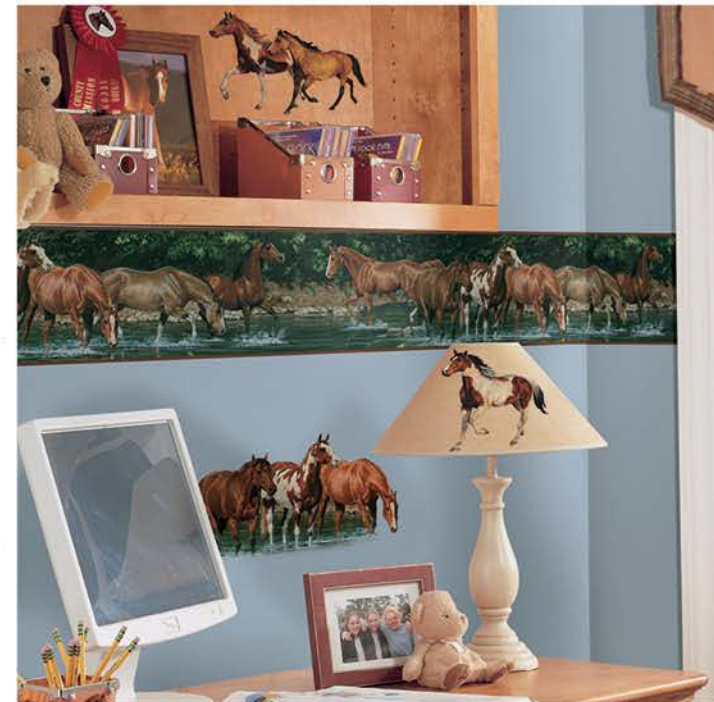

Wild Horses Wall Decals

RMK1017SCS
Four sheets 10" w x 18" h (25,4cm x 45,7cm)
Price Code C • 24 elements

Decal range:
11" w x 6.25" h (27,9cm, 15,9cm)
3.5" w x 2.5" h (8,9cm, 6,4cm)