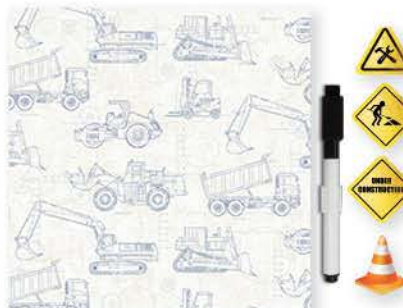

Construction Canvas
CNV8079SQ w/ Dry Erase Marker & 4 Magnets
Magnet range: 2.5" w x 2.25" h (6,35cm, 5,71cm)
3.14" w x 3.14" h (8cm, 8cm)