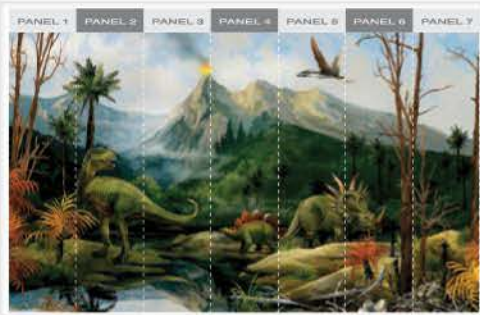

Overall Size: 10.5' w x 6'h (320cm x 183cm) 7 panels

Price Code U

**Dolphins Pre-Pasted Mural**  
MP4958M

**Dinosaur Pre-Pasted Mural**  
MP4974M

Overall Size: 10.5' w x 6'h (320cm x 183cm) 7 panels  
Price Code U