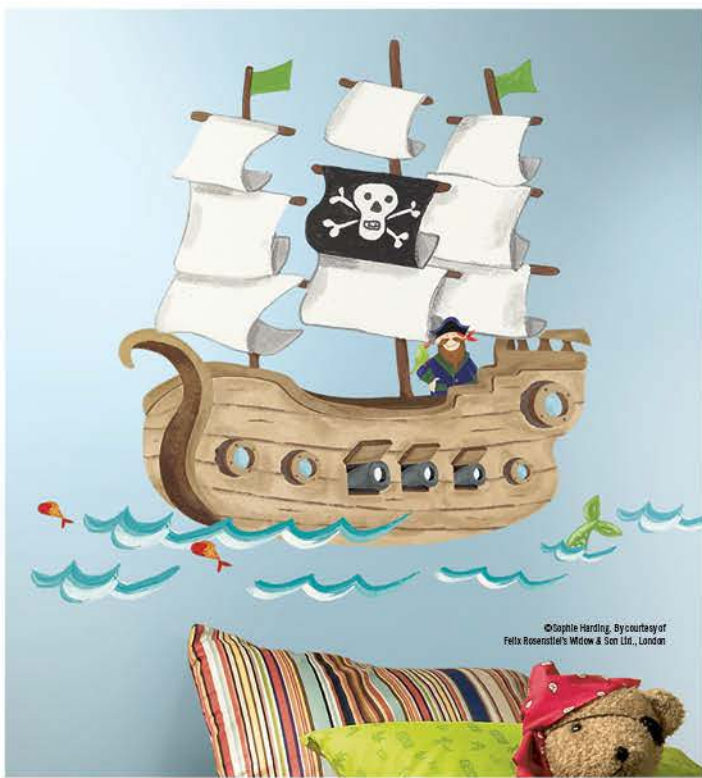

Pirate Ship Giant Wall Decals

RMK2042SLM

One sheet 27" w x 40" h (68,6cm x 101,6cm)

One sheet 18" w x 40" h (45,7cm x 101,6cm)

Price Code O • 18 elements

Assembled size:

36.5" w x 43.25" h (92,7cm, 109,9cm)

Dry Erase Pirate Map & Signs

RMK1883GM

One sheet 18" w x 40" h (101,6cm x 45,7,6cm)

Price Code G • 11 elements

Decal range:

16" w x 19" h (40,6cm, 48,3cm)

1" w x 1" h (2,5cm, 2,5cm)