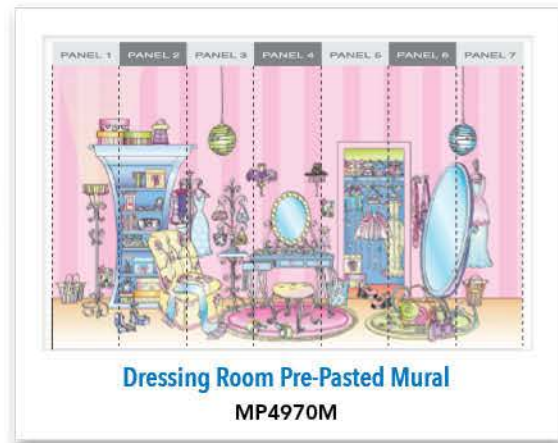

Overall Size: 10.5' w x 6'h (320cm x 183cm) 7 panels
Price Code U