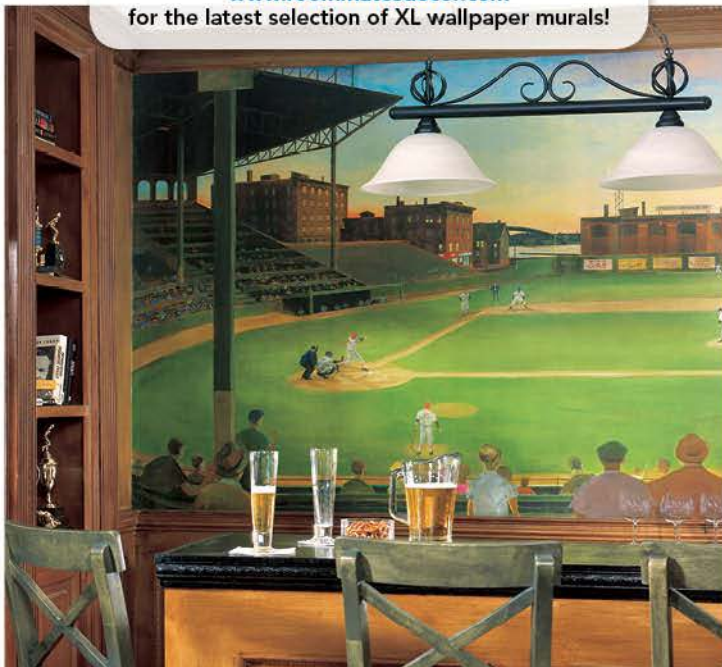

visit our web site
www.roommatesdecor.com
for the latest selection of XL wallpaper murals!