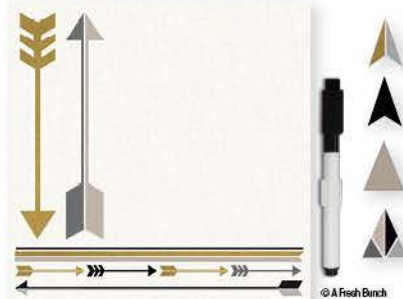

Gold/Silver Arrow Canvas
CNV8072TG w/ Dry Erase Marker & 4 Magnets
Magnet range: 1.4" w x 2" h (3,56cm, 5,08cm)
1.6" w x 2" h (4,06cm, 5,08cm)