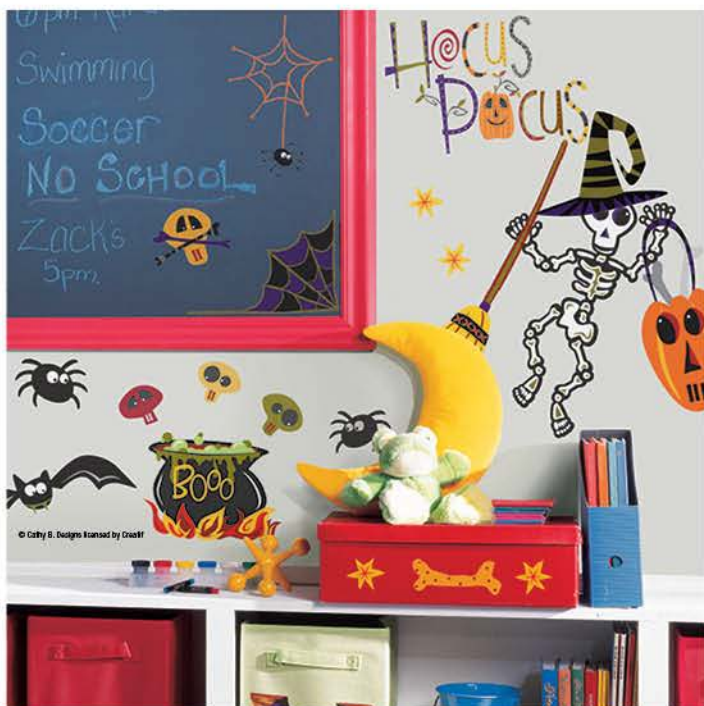

### Halloween Pumpkins Wall Decals

RMK2464SCS  
Four sheets 10" w x 18" h (25,4cm x 45,7cm)  
Price Code C • 38 elements

Decal range:  
12.7" w x 9" h (32,3cm, 22,9cm)  
1.6" w x 1" h (4,1cm, 2,54cm)

### Happy Halloween Pennants Wall Decals

RMK2465SCS  
Two sheets 9" w x 40" h (22,9cm x 101,6cm)  
Price Code C • 54 elements

Assembled size:  
62" w x 27" h (157,5cm x 68,6cm)