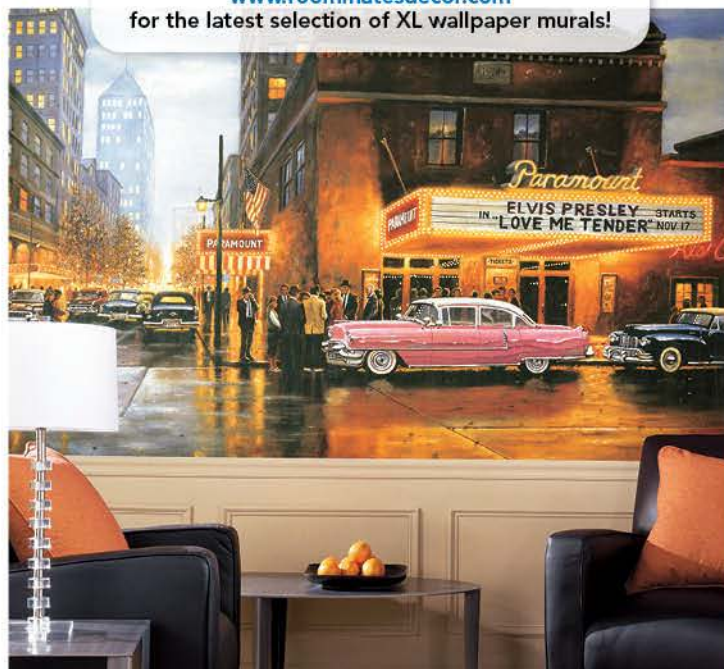

visit our website  
[www.roommatesdecor.com](http://www.roommatesdecor.com)  
 for the latest selection of XL wallpaper murals!

Overall Size: 10.5' w x 6'h (320cm x 183cm) 7 panels  
 Price Code U

**Football Stadium Pre-Pasted Mural**  
MP4978M