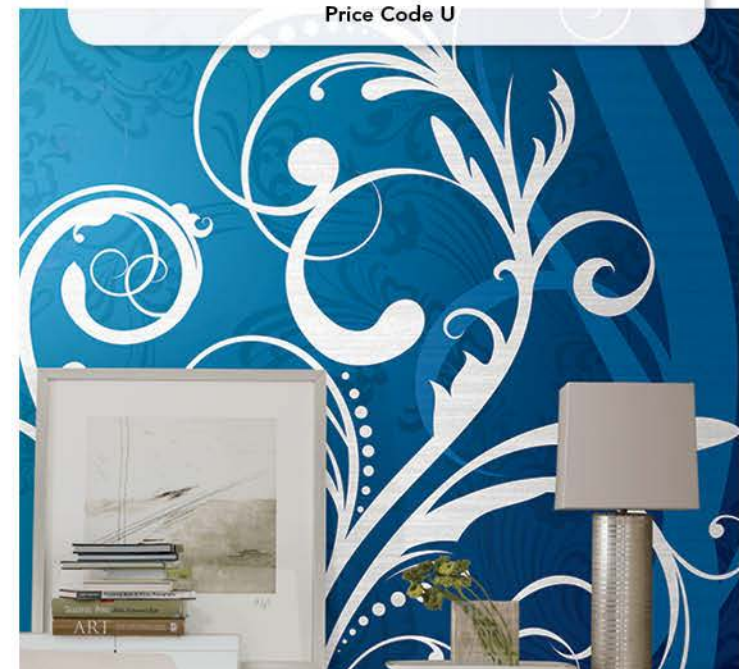

**Streets of London Pre-Pasted Mural**  
MP4998M

**The Great Wall Pre-Pasted Mural**  
MP4880M

Overall Size: 10.5' w x 6'h (320cm x 183cm) 7 panels

Price Code U

visit our website  
[www.roommatesdecor.com](http://www.roommatesdecor.com)  
for the latest selection of XL wallpaper murals!

visit our website  
[www.roommatesdecor.com](http://www.roommatesdecor.com)  
 for the latest selection of XL wallpaper murals!

Overall Size: 10.5' w x 6'h (320cm x 183cm) 7 panels  
 Price Code U

**Football Stadium Pre-Pasted Mural**  
MP4978M